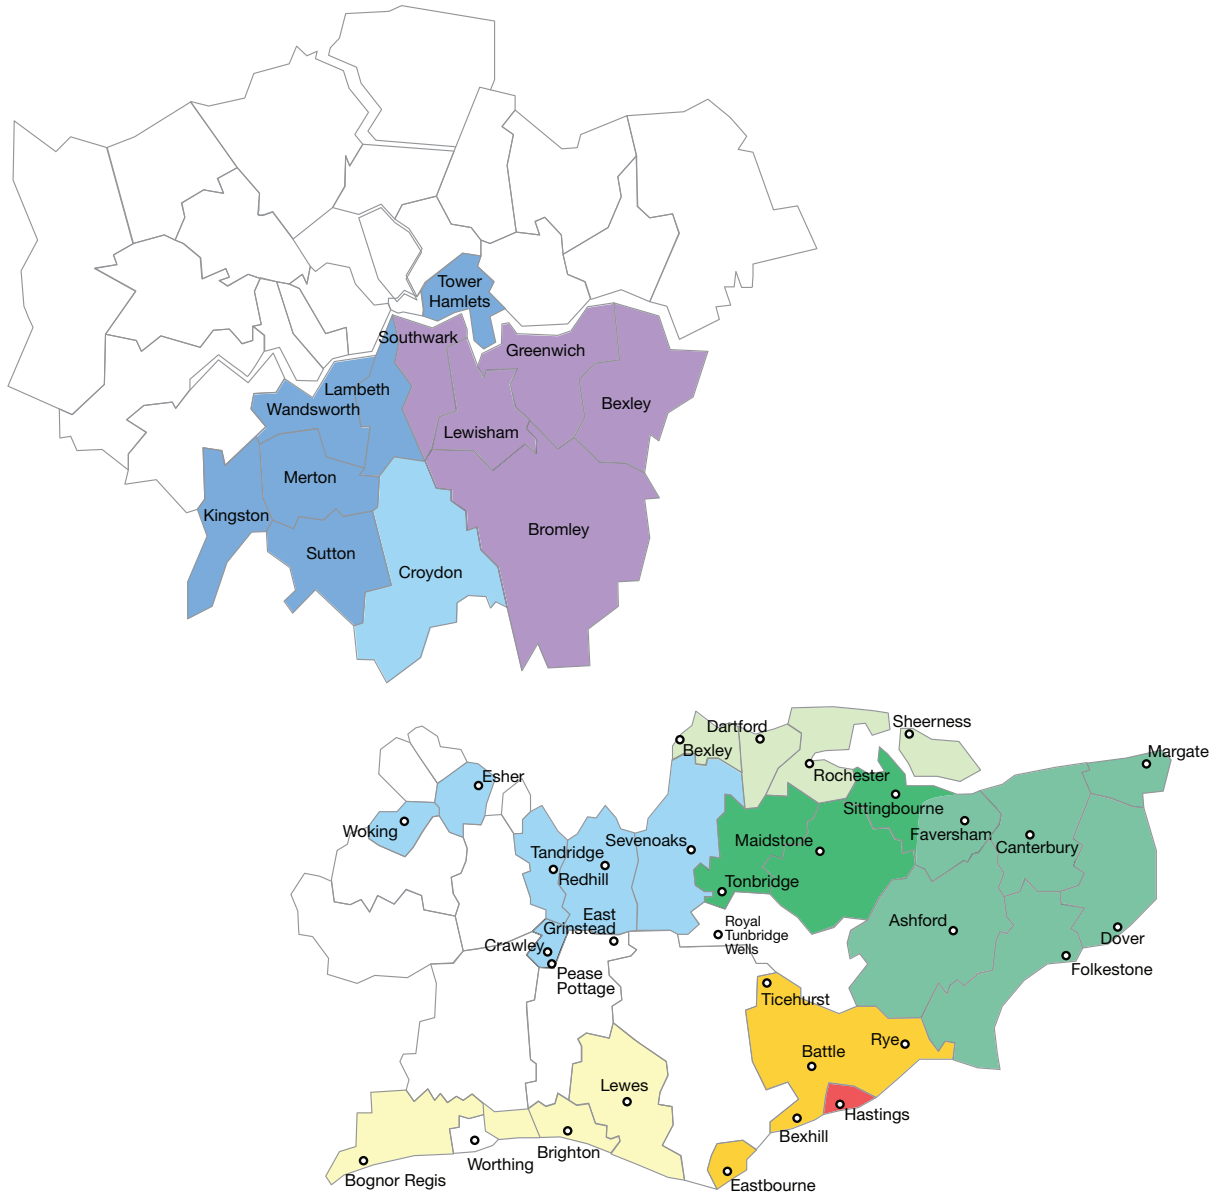

Area Panels

Area	Region	Key	Number of homes
London SW	London		2944
London SE	London		4387
Surrey and Croydon	London		3185
Kent Gateway	Kent		2691
Mid Kent	Kent		3195
East Kent	Kent		2152
West Sussex	Sussex		788
East Sussex	Sussex		3530
Hastings	Sussex		4324
Total			27196